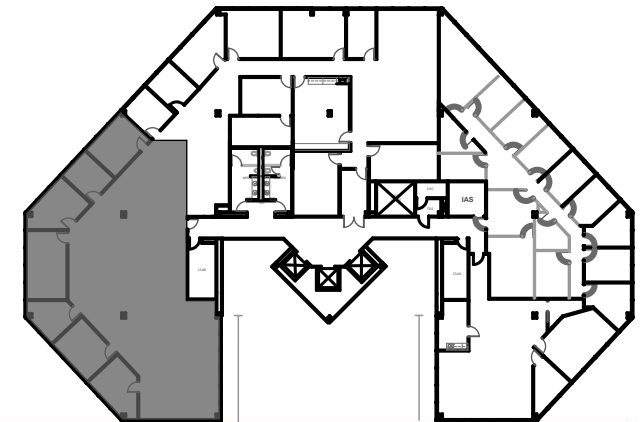

## Suite 415

4,409 RSF

Jack A. Russo  
713 425 1808  
jack.russo@am.jll.com

1400 Post Oak Blvd Suite 1100 | Houston, TX 77056 | +1 713 888 4000 | [www.jll.com/houston](http://www.jll.com/houston)