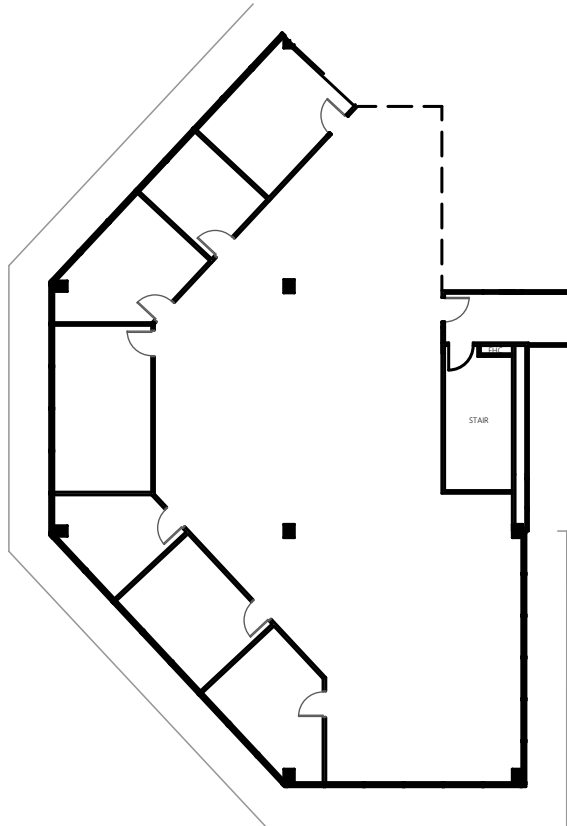

## Suite 415

4,409 RSF

Jack A. Russo  
713 425 1808  
jack.russo@am.jll.com

1400 Post Oak Blvd Suite 1100 | Houston, TX 77056 | +1 713 888 4000 | [www.jll.com/houston](http://www.jll.com/houston)